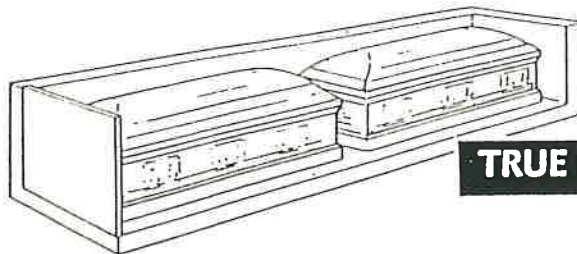

TRUE COMPANION