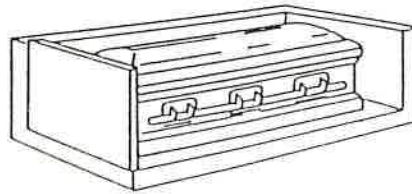

HOLY FAMILY CHAPEL MAUSOLEUM

*****CRYPT STYLE SHEET*****

SINGLE