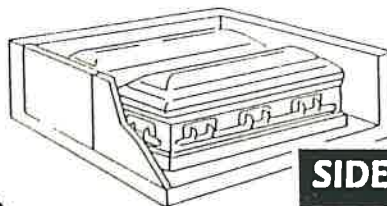

Columbarium

A columbarium is designed to house cremated remains, also known as ashes. It consists of small compartments, known as niches, where 2 cremains can be placed. Due to interior size restrictions of the niches careful consideration must be taken when selecting cremation Urns.

Niche Dimensions are, Width 12" Depth 12" Height 12".

Engraving is an additional charge Per Character; Applications must be requested and paid at the Cemetery Office – Note: All engraving is outsourced

HOLY FAMILY CHAPEL MAUSOLEUM

*****CRYPT STYLE SHEET*****

SINGLE

TRUE COMPANION

SIDE BY SIDE-IN AND OVER

**SIDE BY SIDE
With Companion Memorial**

DOUBLE COUCH